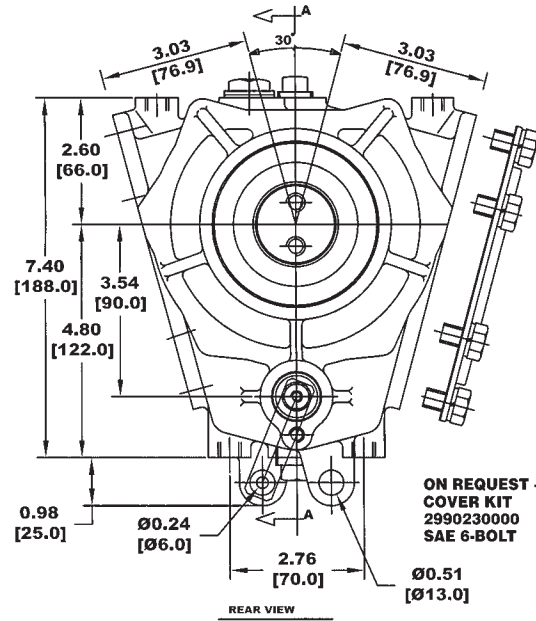

SS66 SPLIT SHAFT DIMENSIONAL INFORMATION

**Muncie®
Power
Products**

MP01-01 (Rev. 6-09) Printed in the U.S.A.
© Muncie Power Products, Inc. 2009

Muncie Power Products, Inc. Member of the Interpump Hydraulics Group
General Offices and Distribution Center • P.O. Box 548 • Muncie, IN 47308-0548
(765) 284-7721 • FAX (765) 284-6991 • E-mail info@munciepower.com
Web site <http://www.munciepower.com>

Drive Products, Exclusive Agents for Canada, ISO Certified by an Accredited Registrar