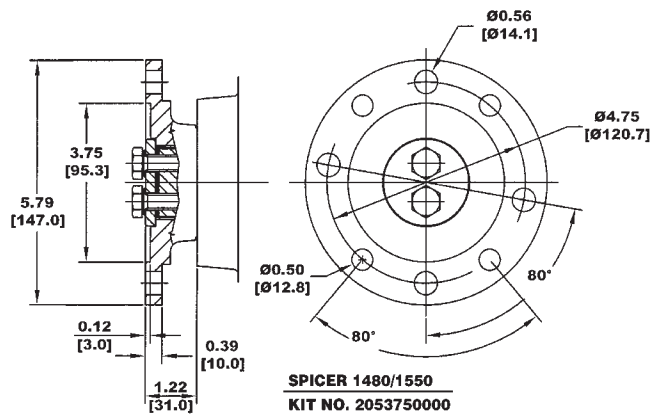

SS66 SPLIT SHAFT DIMENSIONAL INFORMATION

**Muncie®
Power
Products**

MP01-01 (Rev. 6-09) Printed in the U.S.A.
© Muncie Power Products, Inc. 2009

Muncie Power Products, Inc. Member of the Interpump Hydraulics Group
General Offices and Distribution Center • P.O. Box 548 • Muncie, IN 47308-0548
(765) 284-7721 • FAX (765) 284-6991 • E-mail info@munciepower.com
Web site <http://www.munciepower.com>

Drive Products, Exclusive Agents for Canada, ISO Certified by an Accredited Registrar