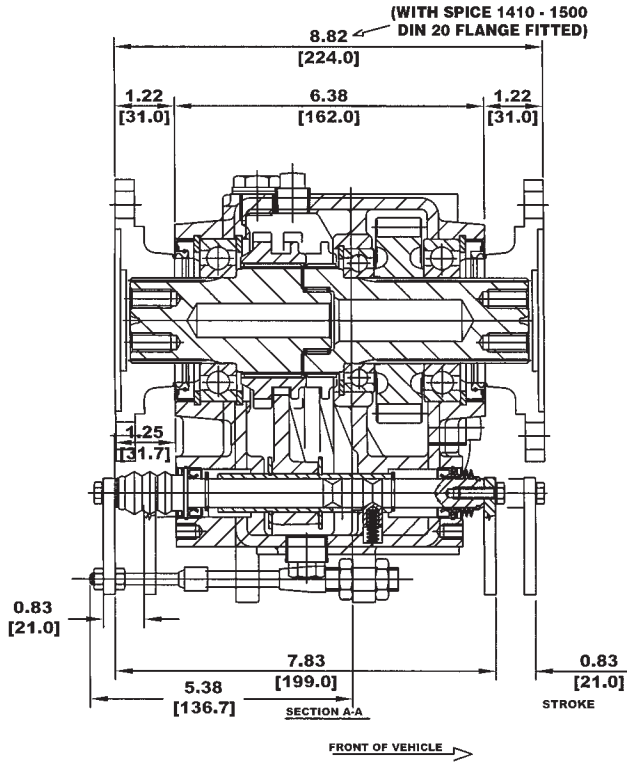

SS66 SPLIT SHAFT DIMENSIONAL INFORMATION

**Muncie®
Power
Products**

MP01-01 (Rev. 6-09) Printed in the U.S.A.
© Muncie Power Products, Inc. 2009

Muncie Power Products, Inc. Member of the Interpump Hydraulics Group
General Offices and Distribution Center • P.O. Box 548 • Muncie, IN 47308-0548
(765) 284-7721 • FAX (765) 284-6991 • E-mail info@munciepower.com
Web site <http://www.munciepower.com>

Drive Products, Exclusive Agents for Canada, ISO Certified by an Accredited Registrar