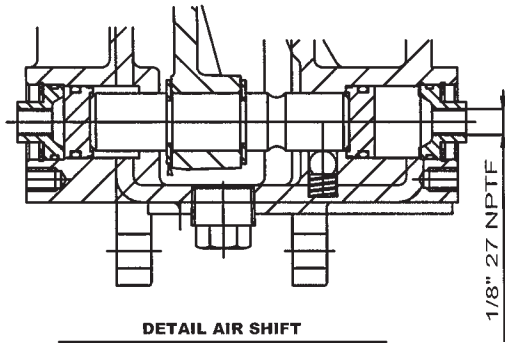

SS66 SPLIT SHAFT DIMENSIONAL INFORMATION

**Muncie®
Power
Products**

MP01-01 (Rev. 6-09) Printed in the U.S.A.
© Muncie Power Products, Inc. 2009

Muncie Power Products, Inc. Member of the Interpump Hydraulics Group
General Offices and Distribution Center • P.O. Box 548 • Muncie, IN 47308-0548
(765) 284-7721 • FAX (765) 284-6991 • E-mail info@munciepower.com
Web site <http://www.munciepower.com>

Drive Products, Exclusive Agents for Canada, ISO Certified by an Accredited Registrar