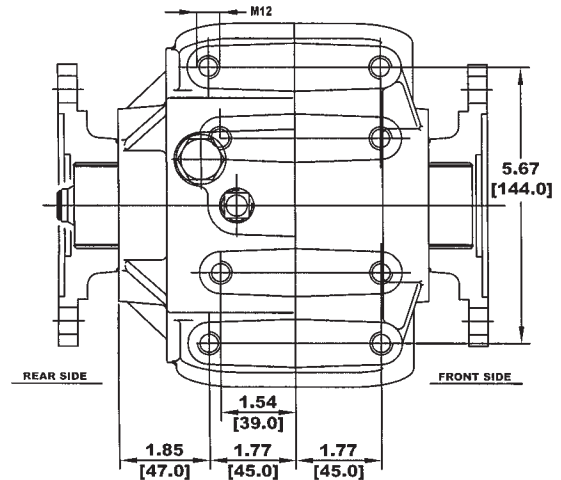

SS66 SPLIT SHAFT DIMENSIONAL INFORMATION

**Muncie®
Power
Products**

MP01-01 (Rev. 6-09) Printed in the U.S.A.
© Muncie Power Products, Inc. 2009

Muncie Power Products, Inc. Member of the Interpump Hydraulics Group
General Offices and Distribution Center • P.O. Box 548 • Muncie, IN 47308-0548
(765) 284-7721 • FAX (765) 284-6991 • E-mail info@munciepower.com
Web site <http://www.munciepower.com>

Drive Products, Exclusive Agents for Canada, ISO Certified by an Accredited Registrar