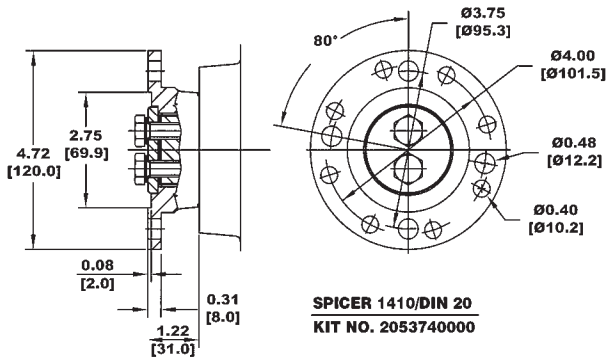

SS66 SPLIT SHAFT DIMENSIONAL INFORMATION

**Muncie®
Power
Products**

MP01-01 (Rev. 6-09) Printed in the U.S.A.
© Muncie Power Products, Inc. 2009

Muncie Power Products, Inc. Member of the Interpump Hydraulics Group
General Offices and Distribution Center • P.O. Box 548 • Muncie, IN 47308-0548
(765) 284-7721 • FAX (765) 284-6991 • E-mail info@munciepower.com
Web site <http://www.munciepower.com>

Drive Products, Exclusive Agents for Canada, ISO Certified by an Accredited Registrar